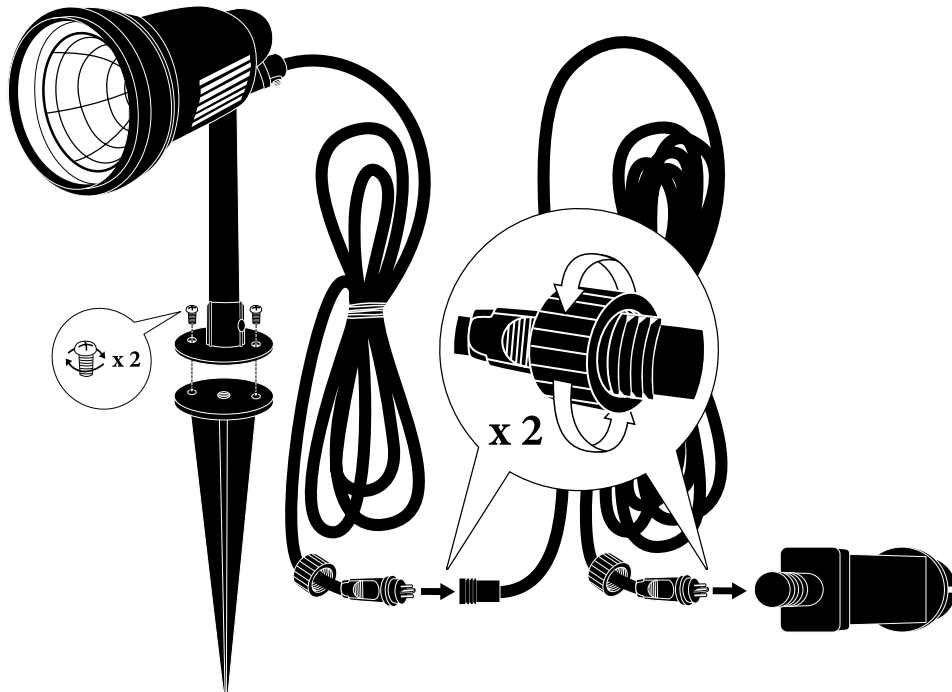

# LED Spot set 7443-000/EE

Alternative A.

1.

2.

# LED Spot set 7443-000/EE

Alternative B.

1.

2.