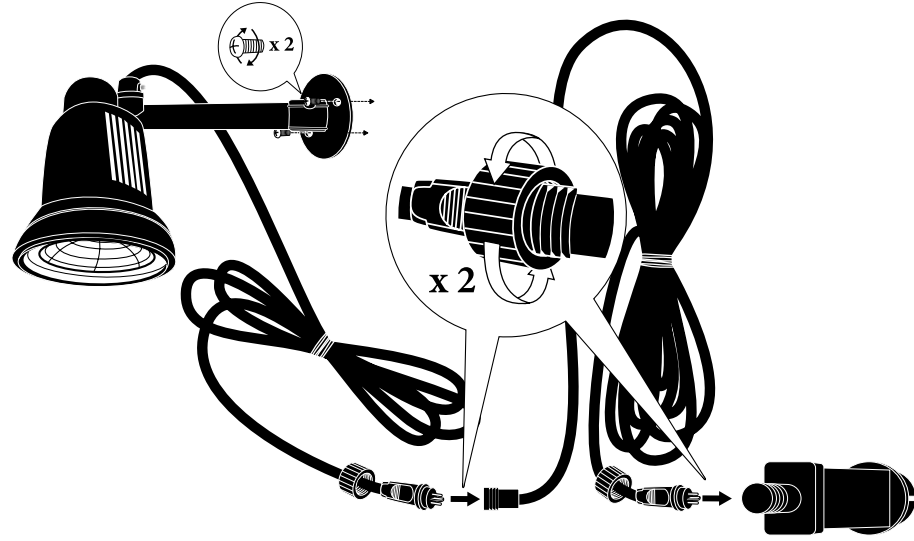

# LED Spot set 7443-000/EE

Alternative A.

1.

2.

# LED Spot set 7443-000/EE

Alternative B.

1.

2.