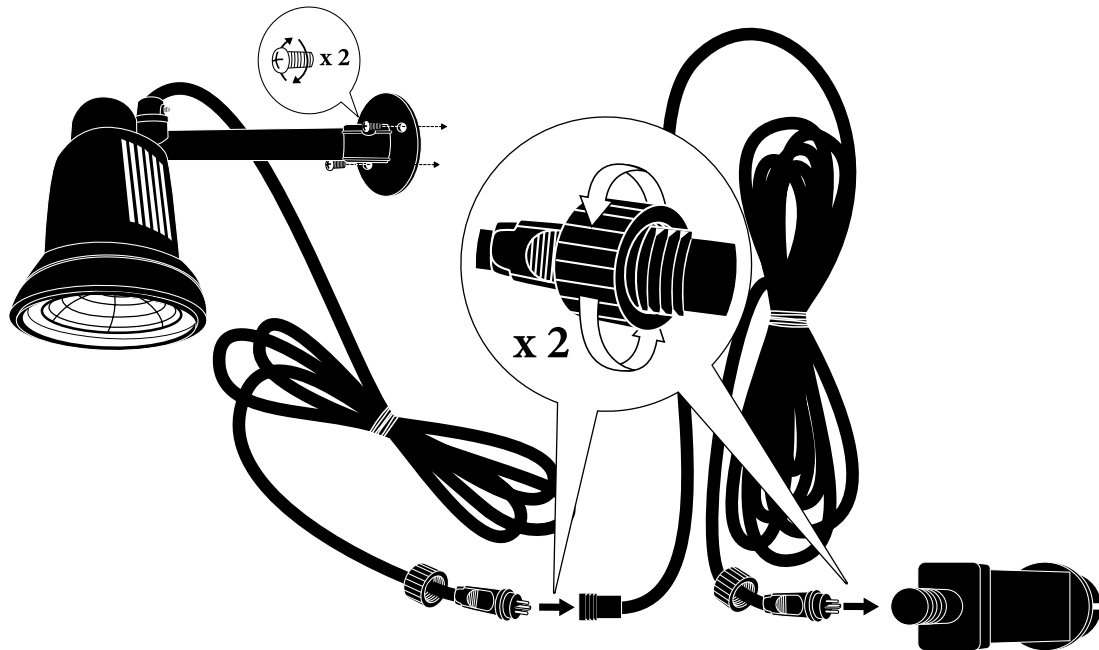

# LED Spot set 7443-000/EE

Alternative A.

1.

2.

# LED Spot set 7443-000/EE

Alternative B.

1.

2.