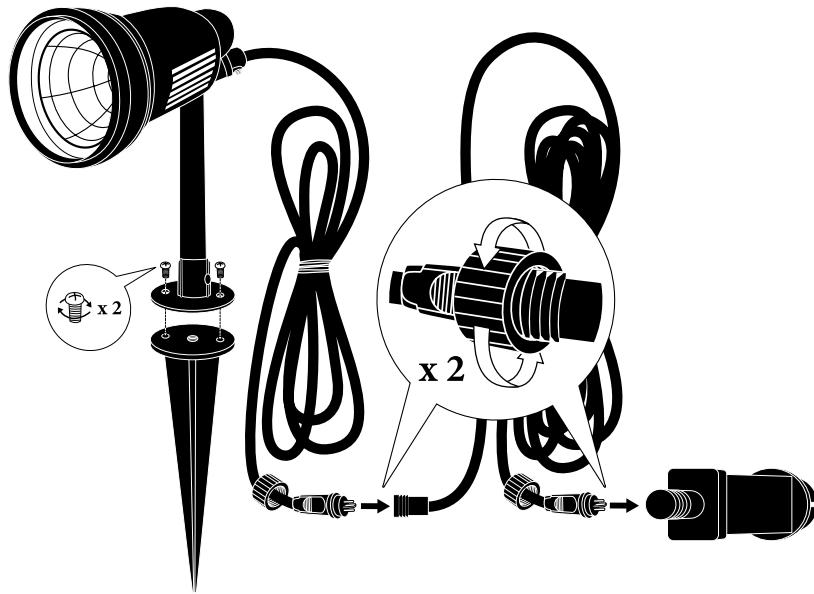

# LED Spot set 7443-000/EE

Alternative A.

1.

2.

# LED Spot set 7443-000/EE

Alternative B.

1.

2.