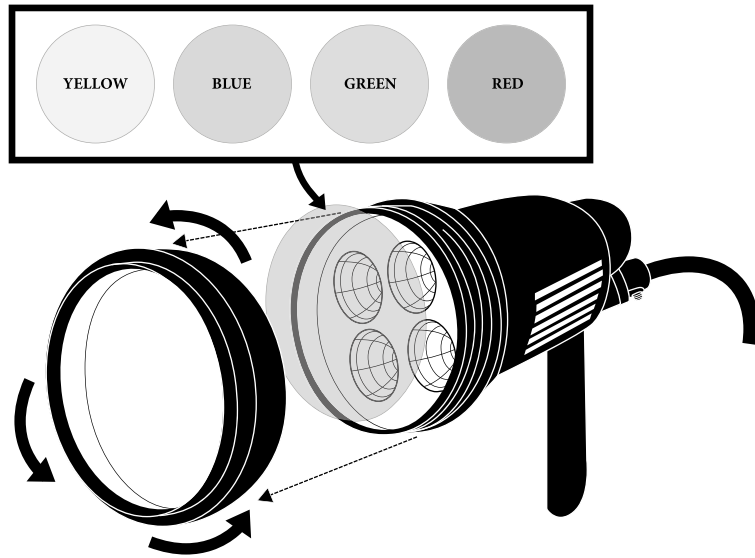

LED Spot set 7440-000/EE

Accessories

1.