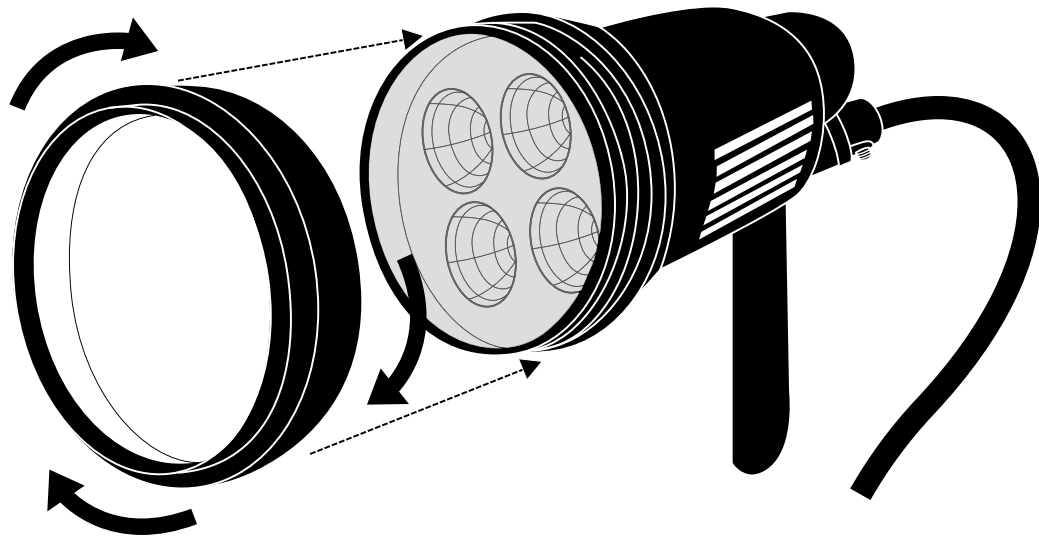

LED Spot set 7440-000/EE

Accessories

1.

2.

3A.

3B.