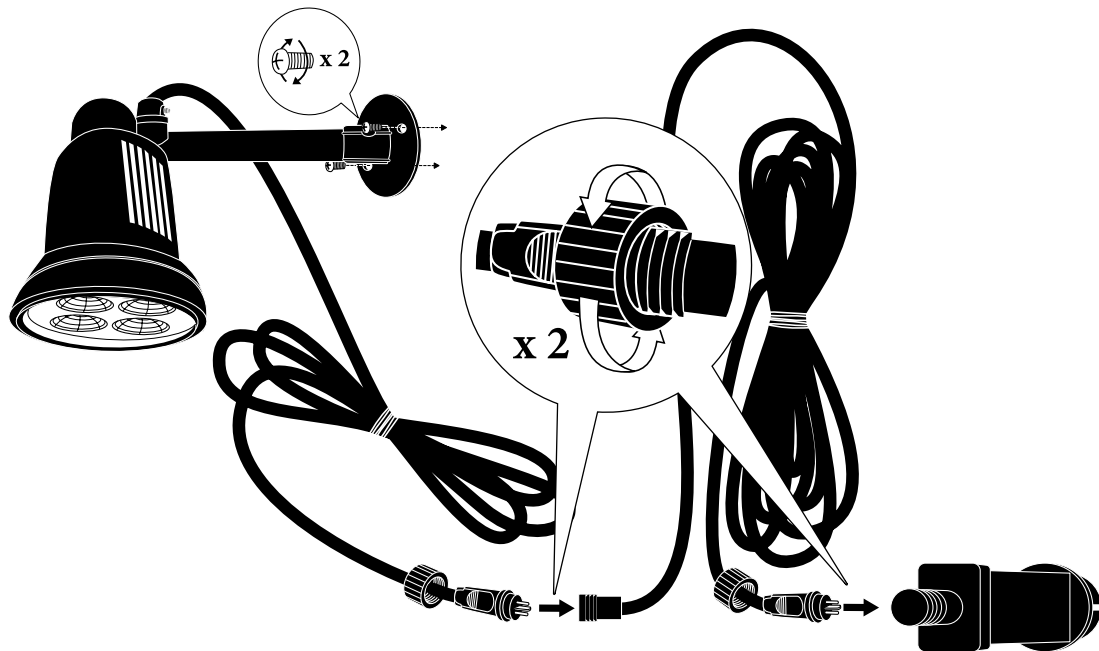

# LED Spot set 7440-000/EE

Alternative B.

2.

1.